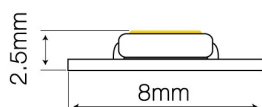

LED line® strip 150 SMD 12V 3000K 2,4W

The colour temperature range of the product falls within 3 steps of MacAdam formula, which ensures high consistency of the produced light.

Manufacturer issues a 5-year warranty for this product.

Voltage range and voltage type

LED type

LED quantity (1m)

Reliable photometric files are available based on photometric tests performed at the LED line® Light Research and Measurement Centre.

Beam angle

Ambient temperature suitable for operation

Lifespan

Dimmable

Parameter	Value
Luminous efficacy	83 lm/W
Colour of the light	White
Energy efficiency class 2019/2015	G
Correlated colour temperature	3000 K
Colour consistency in McAdam ellipses	≤3
IP protection rating	20
Warranty (years)	5
Dimmable function	PWM
Survival factor	0.9
Minimum purchase quantity	5
Lifetime L70B50	50 000
Wattage (1m)	2,4 W
Luminous flux (1m)	200lm
Current (1m)	0,2
Supply voltage range and voltage type	12VDC
Colour rendering index Ra	80
Metres per roll	5
The lumen maintenance factor	96 %
Beam angle	120 °
LED type	SMD3528

Parameter	Value
Not dimmable	TAK
Compatible dimmer type	PWM
Laminate (colour)	White
Laminate (thickness)	2
LED quantity (1m)	30
Cutting section	10
Type of adhesive tape	3M 300 LSE
Lifespan	100000
Number of on/off cycles	50000
Colour consistency in McAdam ellipses	≤3
Ambient temperature suitable for operation	-20÷45 °C
For indoor use	Inside
IEC protection class	III
Full box quantity	75 pc
Lamp's warm-up time to 60%	1
Width	8 mm
Height	2,5 mm
Product weight with packaging	103 g
Master carton weight (kg)	7,73
Energy class	A++