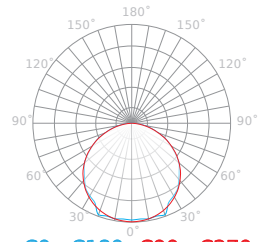

Luminous [cd/klm]

C0 - C180 C90 - C270