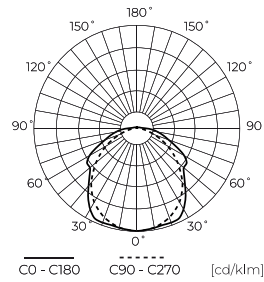

LED line PRIME

Code: 210189-LAW3HAT

EAN: 5905378220997

Hermetic fixture RANGER 4000K 10-40W 7200lm IP66 120cm gray PRIME emergency module LAW 3h AT

Technical drawing

Light distribution