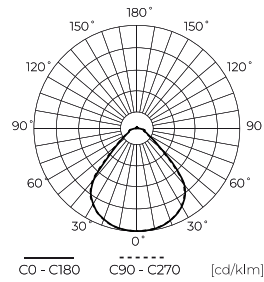

Light distribution