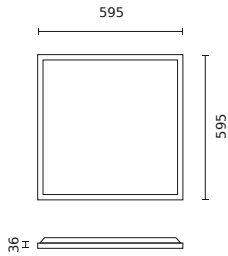

LED line PRIME

Code: 216846

EAN: 5905378216846

**Panel Backlit 4CCT (2.7/3/4/5K)
34/36/38/40W 5300lm UGR<19 60x60cm
white PRIME**

Technical drawing