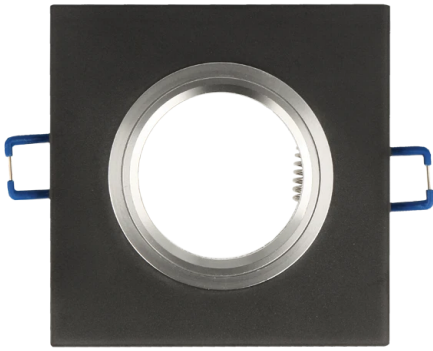

## LED line® downlight glass square black 90x26x10mm frosted GLIKKA

Frosted finish of the downlight fixture ensures aesthetic appearance.

Manufacturer issues a 5-year warranty for this product.

Mounting hole diameter

Parameter	Value
Maximum suitable lamp power	35
IP protection rating	20
Warranty (years)	5
Colour	black
Housing thickness	10
Lamp's diameter	50
Material (housing)	Glass
Type of surface suitable for installation	F
Distance from illuminated surface	0.5

Parameter	Value
Mounting hole diameter	75 mm
For indoor and outdoor use	YES
IEC protection class	III
Full box quantity	100 pc
Length	90 mm
Width	90 mm
Height	25 mm
Product weight with packaging (g)	200 g
Master carton weight (kg)	20