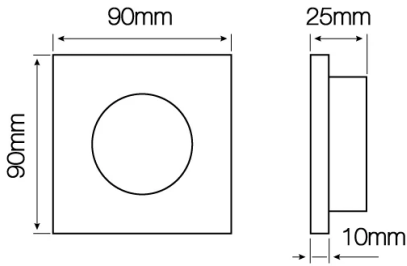

## LED line® downlight glass square black 90x26x10mm frosted GLIKKA

Frosted finish of the downlight fixture ensures aesthetic appearance.

Manufacturer issues a 5-year warranty for this product.

Mounting hole diameter

Parameter	Value
Maximum suitable lamp power	35
IP protection rating	20
Warranty (years)	5
Colour	black
Housing thickness	10
Lamp's diameter	50
Material (housing)	Glass
Type of surface suitable for installation	F
Distance from illuminated surface	0.5

Parameter	Value
Mounting hole diameter	75 mm
For indoor and outdoor use	YES
IEC protection class	III
Full box quantity	100 pc
Length	90 mm
Width	90 mm
Height	25 mm
Product weight with packaging (g)	200 g
Master carton weight (kg)	20