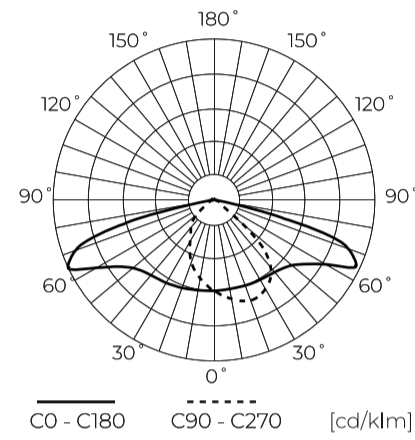

**Technical data**

Parameter	Value
Energy efficiency class 2019/2015	B
Warranty	5/7*
Power	• 58 W
Voltage	• 100-277 V AC
Correlated colour temperature	• 4000 K
Colour of the light	White
Colour rendering index Ra	70
IP protection rating	IP66
IK protection rating	09
IEC protection class	I
Luminous efficacy	150
Luminous flux	8700
Lifetime L70B50	100 000 h

Parameter	Value
L80B* - difference B10-B50 ≈ 1% (according to LightingEurope) - negligible	100000 h
L90B* - difference B10-B50 ≈ 1% (according to LightingEurope) - negligible	100000 h
Dimmable function	0-10
Frequency of the supply voltage	50/60Hz
Beam angle	T2M1
Power Factor	>0,95
Ambient temperature suitable for operation	-40 ÷ 45
For indoor use	Outside
Mounting hole diameter	48-60 mm
Height	95 mm
Material (housing)	Aluminium
Material (cover)	Tempered glass

LED line PRIME

Code: 229914

EAN: 5905378229914

**Road luminaire TOLENO Icl 4000K 58W  
8700lm T2M1 IP66 Gray (RAL 9007)  
CRI70 PRIME**

**Technical drawing**

**Light distribution**

**Additional product photos**

**Logistics data**

**Single packaging**

Width	555 mm
Height	130 mm
Length	235 mm
Weight	3,2 kg

**Bulk packaging**

Quantity	1
Width	555 mm
Height	130 mm
Length	235 mm

**Europallet**

Quantity	72
Height	1900 mm
Bulk quantity	72
Weight	310 kg