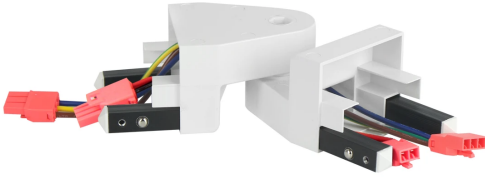

code: 203433 EAN: 5905378203433

LED line PRIME FUSION linear lamp L connector 0-10V white

Articulated connector for connecting FUSION linear fixtures. The joint allows you to connect the luminaires in the range of 90 - 270 degrees. Black colour.

voltage
220-240VAC

Voltage range and voltage type

MAX
-20 ÷ 45

Ambient temperature suitable for operation

Parameter	Value
Supply voltage range and voltage type	220-240VAC

Parameter	Value
Ambient temperature suitable for operation	-20 ÷ 45 °C