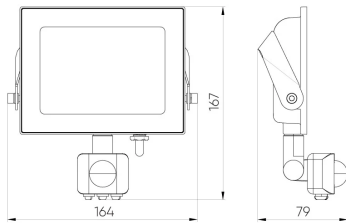

LED line LITE Floodlight LUMINO 30W 4000K 3000lm with motion sensor

Thanks to the built-in PIR motion sensor, the light automatically turns on only when it detects motion, contributing to further energy savings. This feature not only provides convenience by eliminating the need to manually turn the light on and off, but also enhances safety by automatically illuminating dark corners indoors and outdoors.

IP44-level protection guarantees reliability and versatility in a variety of weather conditions, from -20°C to +40°C. This makes the lighting effective and durable, regardless of the weather and without worrying about its performance and safety.

It is also worth noting that LUMINO floodlights come with a 3-year warranty, which further confirms their reliability and high quality. With these products, it becomes possible to enjoy effective, energy-efficient and safe lighting for many years.

Beam angle

Ambient temperature suitable for operation

Lifespan

Voltage range and voltage type

LED type

LED quantity

Parameter	Value
Luminous efficacy	100 lm/W
Power	30 W
Colour of the light	White
Energy efficiency class 2019/2015	F
Luminous flux	3000 lm
Correlated colour temperature	4000 K
Colour consistency in McAdam ellipses	≤6
IP protection rating	44
Warranty (years)	3
Survival factor	0.9
Lifetime L70B50	25 000
Weight	380 g
Supply voltage range and voltage type	220-240 VAC
Frequency of the supply voltage	50/60Hz
Colour rendering index Ra	70
The lumen maintenance factor	96 %

Parameter	Value
Beam angle	110 °
Sensor type	PIR
Material (cover)	tempered glass
Material (housing)	DIE-CAST alu
LED type	SMD LED
LED quantity	28
Power Factor	0,9
Colour consistency in McAdam ellipses	≤6
Ambient temperature suitable for operation	-20÷40 °C
For indoor use	Inside
IEC protection class	I
IK protection rating	05
Lamp's warm-up time to 60%	1
Length	164 mm
Width	167 mm
Height	79 mm