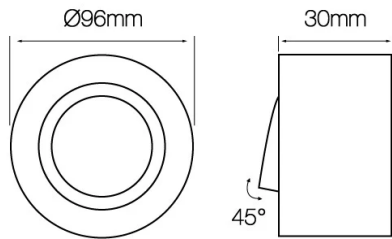

## Downlight recessed-mounted round white ROLLO MIDI

MATT

Product coated with a matt paint finish which gives aesthetic appearance.

ADJUSTABLE

Adjustable downlight fixture - the beam of light can be turned into any direction.

Ø 85 mm

Mounting hole diameter

5-year warranty

Manufacturer issues a 5-year warranty for this product.

RECESSED

This product is suitable for recessed installation.

Parameter	Value
Maximum suitable lamp power	35
IP protection rating	20
Warranty (years)	5
Colour	white
Fixture's diameter	96
Lamp's diameter	50
Material (housing)	aluminum
Y-axis angle regulation	45
Type of surface suitable for installation	F

Parameter	Value
Distance from illuminated surface	0.5
Installation method	recessed
Mounting hole diameter	85 mm
For indoor and outdoor use	YES
IEC protection class	III
Full box quantity	50 pc
Height	50 mm
Product weight with packaging	250 g
Master carton weight (kg)	12,5