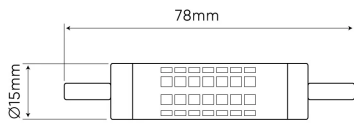

LED line® R7s 6W 2700K 500lm 220-240V 78mm

The structural design of this product ensures effective heat dissipation.

FLICKER FREE™ system guarantees no harmful flickering effect and ensures safety for users' eyesight.

Voltage range and voltage type

LED type

Manufacturer issues a 3-year warranty for this product.

Beam angle

Ambient temperature suitable for operation

Lifespan

Parameter	Value
Luminous efficacy	83 lm/W
Power	6 W
Colour of the light	White
Energy efficiency class 2019/2015	G
Luminous flux	500 lm
Correlated colour temperature	2700 K
Colour consistency in McAdam ellipses	≤6
Warranty (years)	3
Survival factor	0.9
Lifetime L70B50	30 000
Supply voltage range and voltage type	220-240 VAC
Frequency of the supply voltage	50/60Hz
Colour rendering index Ra	80
Colour	white
The lumen maintenance factor	96 %
Lamp's diameter	15

Parameter	Value
Beam angle	360 °
Material (cover)	glass
Material (housing)	Ceramic
LED type	SMD2835
Lifespan	30000
Power Factor	0,5
Number of on/off cycles	50000
Colour consistency in McAdam ellipses	≤6
Ambient temperature suitable for operation	-20÷40 °C
For indoor use	Inside
Full box quantity	250 pc
Lamp's warm-up time to 60%	1
Height	78 mm
Product weight with packaging	22 g
Master carton weight (kg)	5,5
Energy class	A+