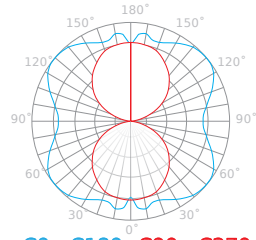

Voltage range and voltage type

LED type

Manufacturer issues a 3-year warranty for this product.

Beam angle

Ambient temperature suitable for operation

Lifespan

Parameter	Value
Luminous efficacy	83 lm/W
Power	6 W
Colour of the light	White
Energy efficiency class 2019/2015	G
Luminous flux	500 lm
Correlated colour temperature	2700 K
Colour consistency in McAdam ellipses	≤6
Warranty (years)	3
Survival factor	0.9
Lifetime L70B50	30 000
Supply voltage range and voltage type	220-240 VAC
Frequency of the supply voltage	50/60Hz
Colour rendering index Ra	80
Colour	white
The lumen maintenance factor	96 %
Lamp's diameter	15

Parameter	Value
Beam angle	360 °
Material (cover)	glass
Material (housing)	Ceramic
LED type	SMD2835
Lifespan	30000
Power Factor	0,5
Number of on/off cycles	50000
Colour consistency in McAdam ellipses	≤6
Ambient temperature suitable for operation	-20÷40 °C
For indoor use	Inside
Full box quantity	250 pc
Lamp's warm-up time to 60%	1
Height	78 mm
Product weight with packaging	22 g
Master carton weight (kg)	5,5
Energy class	A+

Luminous [cd/klm]

C0 - C180 C90 - C270

Single packaging

Width	20 mm
Height	90 mm
Length	20 mm
	1

Bulk packaging

Width	50
	240 mm
	150
Length	610 mm
Weight	5,3 kg
Volume	0,02196 m3

Europallet

Weight of a euro pallet	50
	265 kg
	1644
	5
	10