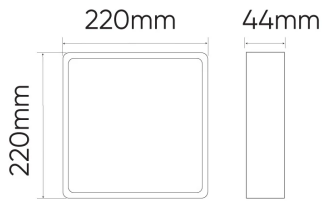

Frame for surface mounting of Downlight MOLLY 24W square

IEC protection class

For indoor use

Parameter	Value
Warranty (years)	3
Weight	130 g
Material (housing)	Polycarbonate

Parameter	Value
Length	220 mm
Width	220 mm
Height	44 mm