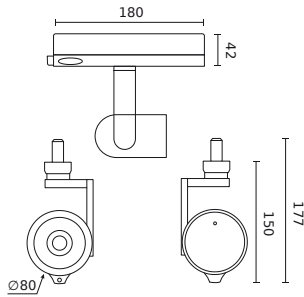

Parameter	Value
Luminous efficacy	80
Luminous flux	2700 lm
Lifetime L70B50	100 000 h
Frequency of the supply voltage	50/60Hz
Beam angle	50°
Power Factor	0,95
Ambient temperature suitable for operation	-10 ÷ 30
For indoor use	Inside
Height	177,5 mm
Fixture's diameter	80 mm

LED line PRIME

Code: 227972

EAN: 5905378227972

**Track light AI LED line x Caimeta 35W  
CCT 50° black PRIME**

**Technical drawing**

**Light distribution**

**Additional product photos**

**Logistics data**

**Single packaging**

Width	220 mm
Height	94 mm
Length	302 mm
Weight	1,2 kg

**Bulk packaging**

Quantity	12
Width	460 mm
Height	305 mm
Length	625 mm
Weight	15.65 kg

**Europallet**

Quantity	96
Height	140 cm
Quantity in layer	48
Number of layers	2
Bulk quantity	8
Weight	160 kg