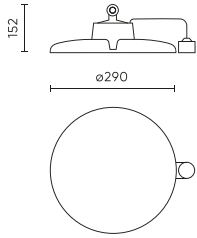

LED line PRIME

Code: 218949

EAN: 5905378218949

**Highbay luminaire PHANTOM 4000K
150W 26250lm 60° IP65 CRI80 black
PRIME MV 1-10V**

Technical drawing