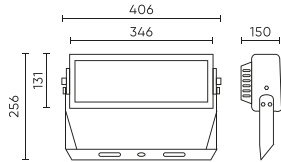

LED line PRIME

Code: 217058

EAN: 5905378217058

**Stadium luminaire ESTADIO D:S 5000K
250W 42500lm 60° IP66 PRIME CRI80**

Technical drawing