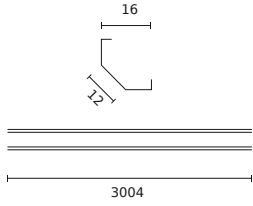

Technical data

Parameter	Value
Warranty	5
Maximum width of LED strip	12

Parameter	Value
Height	16,6
Material (cover)	Polycarbonate

LED line PRIME

Code: 218109

EAN: 5905378218109

Black 3m PRIME aluminum corner profile

Technical drawing

Light distribution

Additional product photos

Logistics data

Single packaging

Quantity	1
Length	3050 mm
Weight	0,683 kg

Bulk packaging

Quantity	20
Width	170 mm
Height	120 mm
Length	3100 mm
Weight	13,65 kg

Europallet

LED line PRIME

Code: 218109

EAN: 5905378218109

Black 3m PRIME aluminum corner profile

Example application