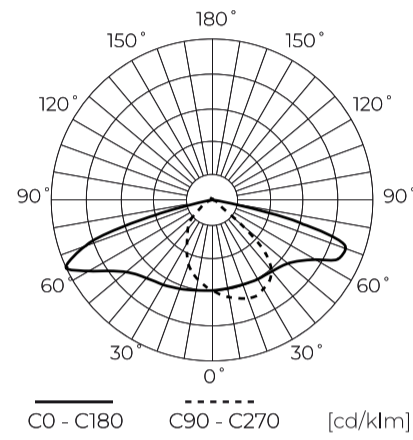

Light distribution