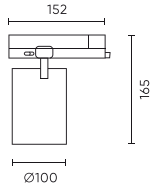

**Track light LUMICANTO 6-20W CCT
36/60° black PRIME**

Technical drawing

Light distribution

Additional product photos

Logistics data

Single packaging

Width	108 mm
Height	175 mm
Length	186 mm
Weight	0,78 kg

Bulk packaging

Quantity	20
Width	385 mm
Height	365 mm
Length	565 mm
Volume	0,079 m3
Weight	16,8 kg

Europallet

Quantity	320
Height	1,90 m
Quantity in layer	120
Number of layers	3
Bulk quantity	16
Weight	327 kg

LED line PRIME