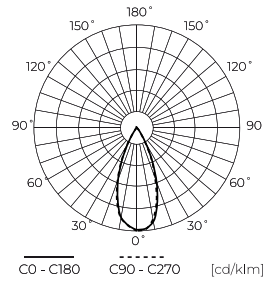

**Technical data**

| Parameter                         | Value          |
|-----------------------------------|----------------|
| Energy efficiency class 2019/2015 | F              |
| Warranty                          | 5              |
| Power                             | • 35 W         |
| Voltage                           | • 220-240 V AC |
| Correlated colour temperature     | • 2700-6500 K  |
| Colour of the light               | CCT            |
| Colour rendering index Ra         | 90             |
| IP protection rating              | IP20           |
| IK protection rating              | 08             |
| IEC protection class              | II             |

| Parameter                                  | Value     |
|--|-----------|
| Luminous efficacy                          | 40        |
| Luminous flux                              | 1380 lm   |
| Lifetime L70B50                            | 100 000 h |
| Frequency of the supply voltage            | 50/60Hz   |
| Beam angle                                 | 50°       |
| Power Factor                               | 0,95      |
| Ambient temperature suitable for operation | -10 ÷ 30  |
| For indoor use                             | Inside    |
| Height                                     | 177,5 mm  |
| Fixture's diameter                         | 80 mm     |

LED line PRIME

Code: 227965-HC

EAN: 5905378228023

**Track light AI LED line x Caimeta 35W  
CCT 50° white PRIME honeycomb**

**Technical drawing**

**Light distribution**

**Additional product photos**

**Logistics data**

**Single packaging**

|        |        |
|--------|--------|
| Width  | 220 mm |
| Height | 94 mm  |
| Length | 302 mm |
| Weight | 1,2 kg |

**Bulk packaging**

|          |          |
|----------|----------|
| Quantity | 12       |
| Width    | 460 mm   |
| Height   | 305 mm   |
| Length   | 625 mm   |
| Weight   | 15.65 kg |