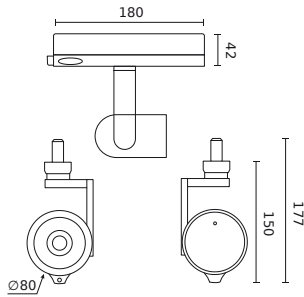

| Parameter                                  | Value     |
|--|-----------|
| Luminous efficacy                          | 40        |
| Luminous flux                              | 1380 lm   |
| Lifetime L70B50                            | 100 000 h |
| Frequency of the supply voltage            | 50/60Hz   |
| Beam angle                                 | 50°       |
| Power Factor                               | 0,95      |
| Ambient temperature suitable for operation | -10 ÷ 30  |
| For indoor use                             | Inside    |
| Height                                     | 177,5 mm  |
| Fixture's diameter                         | 80 mm     |

LED line PRIME

Code: 227965-HC

EAN: 5905378228023

**Track light AI LED line x Caimeta 35W  
CCT 50° white PRIME honeycomb**

**Technical drawing**

**Light distribution**

**Additional product photos**

**Logistics data**

**Single packaging**

|        |        |
|--------|--------|
| Width  | 220 mm |
| Height | 94 mm  |
| Length | 302 mm |
| Weight | 1,2 kg |

**Bulk packaging**

|          |          |
|----------|----------|
| Quantity | 12       |
| Width    | 460 mm   |
| Height   | 305 mm   |
| Length   | 625 mm   |
| Weight   | 15.65 kg |

**Europallet**

|                   |        |
|-------------------|--------|
| Quantity          | 96     |
| Height            | 140 cm |
| Quantity in layer | 48     |
| Number of layers  | 2      |
| Bulk quantity     | 8      |
| Weight            | 160 kg |