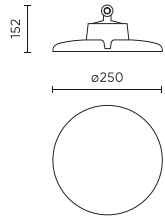

LED line PRIME

Code: 216488

EAN: 5905378216488

**Highbay luminaire PHANTOM 4000K
100W 19000lm 90° IP65 black PRIME
DALI**

Technical drawing