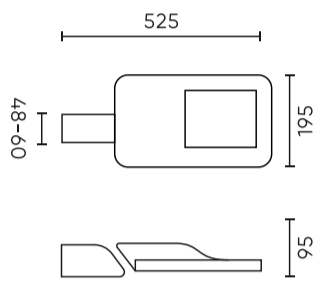

LED line PRIME

Code: 230224

EAN: 5905378230224

**Road luminaire TOLENO Icl 4000K 91W
13650lm T2M1 IP66 Gray (RAL 9007)
CRI70 PRIME**

Technical drawing