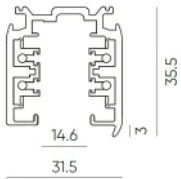

LED line PRIME

Code: 210585

EAN: 5905378210585

3 phase rail LUMICANTO 2m black PRIME

Technical drawing

Light distribution

Additional product photos

Logistics data

Single packaging

Width	2000 mm
Height	35,5 mm
Length	31,5 mm
Weight	1,9 kg

Bulk packaging

Quantity	10
Width	180 mm
Height	80 mm
Length	2030 mm
Volume	
Weight	19 kg

Europallet

Height	
Quantity in layer	
Number of layers	
Bulk quantity	
Weight	