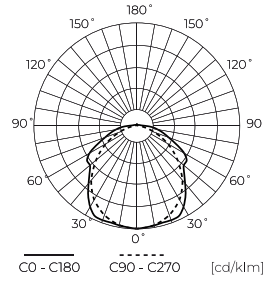

LED line PRIME

Code: 210189-DALI

EAN: 5905378221512

**Hermetic fixture RANGER 4000K 40W
7200lm IP66 120cm gray PRIME DALI**

Technical drawing

Light distribution