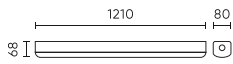

LED line PRIME

Code: 210189-DALI

EAN: 5905378221512

**Hermetic fixture RANGER 4000K 40W
7200lm IP66 120cm gray PRIME DALI**

Technical drawing