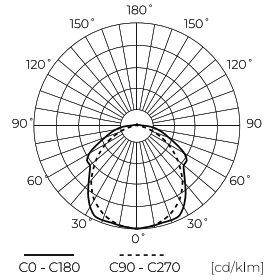

LED line PRIME

Code: 210189-DALI

EAN: 5905378221512

**Hermetic fixture RANGER 4000K 40W
7200lm IP66 120cm gray PRIME DALI**

Technical drawing

Light distribution