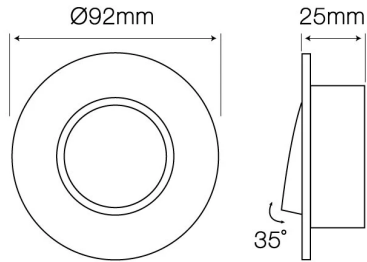

LED line® downlight aluminium round adjustable SLIM white brushed OROSA

MATT

Product coated with a matt paint finish which gives aesthetic appearance.

ADJUSTABLE

Adjustable downlight fixture - the beam of light can be turned into any direction.

5-year warranty

Manufacturer issues a 5-year warranty for this product.

85 mm

Mounting hole diameter

Parameter	Value
Maximum suitable lamp power	35
IP protection rating	20
Warranty (years)	5
Colour	white
Fixture's diameter	92
Lamp's diameter	50
Material (housing)	aluminum
Y-axis angle regulation	35
Type of surface suitable for installation	F

Parameter	Value
Distance from illuminated surface	0.5
Installation method	recessed
Mounting hole diameter	85 mm
For indoor and outdoor use	YES
IEC protection class	III
Full box quantity	100 pc
Height	25 mm
Product weight with packaging	100 g
Master carton weight (kg)	10

Single packaging

Width	90 mm
Height	90 mm
Length	40 mm
Weight	0,07 kg

Bulk packaging

Number of pieces/tape in meters pack zb	100 szt.
Width	520 mm
Height of collective packaging	220 mm
Length	440 mm
Weight	10 kg
Volume	0,050 m ³