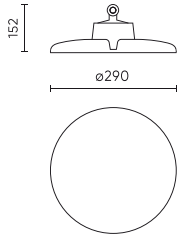

LED line PRIME

Code: 216426

EAN: 5905378216426

**Highbay luminaire PHANTOM 4000K
150W 28500lm 60° IP65 black PRIME
DALI**

Technical drawing