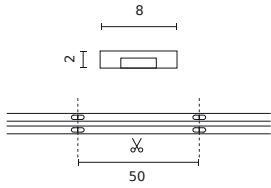

LED line PRIME

Code: 220379

EAN: 5905378220379

**LED strip 320 COB 24V 4000K 1W IP20
8mm 5m 110lm/m PRIME**

Technical drawing