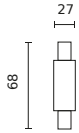

LED line PRIME

Code: 221154

EAN: 5905378221154

**I-connector mini for LUMICANTO
POWERTRACK busway black PRIME**

Technical drawing