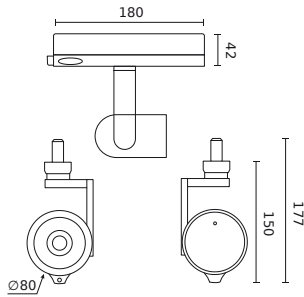

| Parameter | Value |
|--|-----------|
| Luminous efficacy | 80 |
| Luminous flux | 2700 lm |
| Lifetime L70B50 | 100 000 h |
| Frequency of the supply voltage | 50/60Hz |
| Beam angle | 36° |
| Power Factor | 0,95 |
| Ambient temperature suitable for operation | -10 ÷ 30 |
| For indoor use | Inside |
| Height | 177,5 mm |
| Fixture's diameter | 80 mm |

LED line PRIME

Code: 227453

EAN: 5905378227453

**Track light AI LED line x Caimeta 35W
CCT 36° black PRIME**

Technical drawing

Light distribution

Additional product photos

Logistics data

Single packaging

| | |
|--------|--------|
| Width | 220 mm |
| Height | 94 mm |
| Length | 302 mm |
| Weight | 1,2 kg |

Bulk packaging

| | |
|----------|----------|
| Quantity | 12 |
| Width | 460 mm |
| Height | 305 mm |
| Length | 625 mm |
| Weight | 15.65 kg |

Europallet

| | |
|-------------------|--------|
| Quantity | 96 |
| Height | 140 cm |
| Quantity in layer | 48 |
| Number of layers | 2 |
| Bulk quantity | 8 |
| Weight | 160 kg |

LED line PRIME

Code: 227453