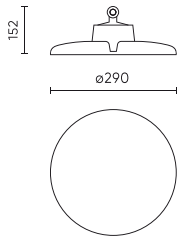

LED line PRIME

Code: 218864

EAN: 5905378218864

**Highbay luminaire PHANTOM 4000K
150W 26250lm 120° IP65 CRI80 black
PRIME DALI**

Technical drawing