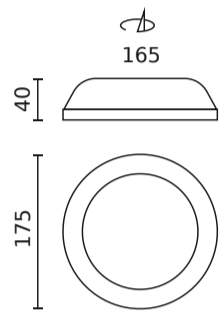

LED line PRIME

Code: 227354

EAN: 5905378227354

**Downlight CALMOS 3CCT (3/4/6.5K)
24W 2800lm round IP54 White PRIME**

Technical drawing