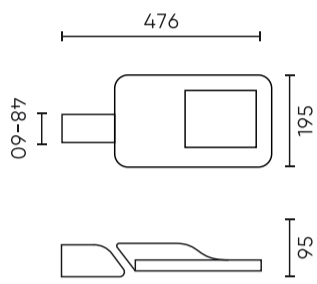

LED line PRIME

Code: 229587

EAN: 5905378229587

**Road luminaire TOLENO Icl 4000K 21W
3150lm T2M1 IP66 Gray (RAL 9007) CRI70
PRIME**

Technical drawing