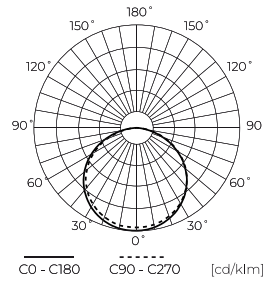

LED line PRIME

Code: 479976

EAN: 5907777479976

**LED strip 960/5m SMD 24V 4000K
17,5W IP20 10mm 5m 2800lm/m PRIME**

LED strip 192 SMD 24V 4000K 17,5W 160lm/W LED line PRIME is a modern light source with high light efficiency, achieving a performance of up to 160 lumens per watt. It is characterized by a power supply of 24V DC and a power of 17,5W per metre. Thanks to the SMD technology used and high quality components, it offers uniform light emission in neutral white (4000K).

Technical data

Parameter	Value
Energy efficiency class 2019/2015	D
Warranty	5
Power	• 17.5 W / m
Voltage	• 24 V DC
Correlated colour temperature	• 4000 K
Colour of the light	White
Colour rendering index Ra	80
IP protection rating	IP20
IEC protection class	III
Luminous efficacy	160
The lumen maintenance factor	96
Lifetime L70B50	50 000 h
L80B* – difference B10–B50 ≈ 1% (according to LightingEurope) – negligible	35000 h
Survival factor	0.9
Dimmable function	PWM

Parameter	Value
Colour consistency in McAdam ellipses	≤3
Wire length	200 mm
Luminous flux (lm)	2800
Current (Im)	0,73
Beam angle	120
LED type	SMD
LED quantity	960
Compatible dimmer type	PWM
Laminate (colour)	White
Laminate (thickness)	3
LED quantity (lm)	192
Type of adhesive tape	3M 300 LSE
Ambient temperature suitable for operation	-25÷45
For indoor use	Inside
Height	2,5

LED line PRIME

Code: 479976

EAN: 5907777479976

**LED strip 960/5m SMD 24V 4000K
17,5W IP20 10mm 5m 2800lm/m PRIME**

Technical drawing

Light distribution

Additional product photos

Logistics data