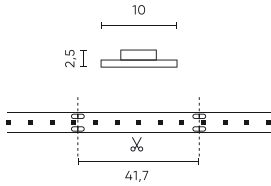

Parameter	Value
Colour consistency in McAdam ellipses	≤3
Wire length	200 mm
Luminous flux (lm)	2800
Current (Im)	0,73
Beam angle	120
LED type	SMD
LED quantity	960
Compatible dimmer type	PWM
Laminate (colour)	White
Laminate (thickness)	3
LED quantity (lm)	192
Type of adhesive tape	3M 300 LSE
Ambient temperature suitable for operation	-25÷45
For indoor use	Inside
Height	2,5

LED line PRIME

Code: 479976

EAN: 5907777479976

**LED strip 960/5m SMD 24V 4000K
17,5W IP20 10mm 5m 2800lm/m PRIME**

Technical drawing

Light distribution

Additional product photos

Logistics data

Single packaging

Quantity	5 m
Width	153 mm
Height	15 mm
Length	153 mm
Weight	0,15 kg
Comments	

Bulk packaging

Quantity	40
Width	320 mm
Height	180 mm
Length	360 mm
Volume	0,020 m ³
Weight	6,34 kg
Comments	

Europallet

Quantity	12000 m
Height	1800 mm
Quantity in layer	240
Number of layers	10
Bulk quantity	2400
Weight	405,4 kg

LED line PRIME

Code: 479976

EAN: 5907777479976

**LED strip 960/5m SMD 24V 4000K
17,5W IP20 10mm 5m 2800lm/m PRIME**