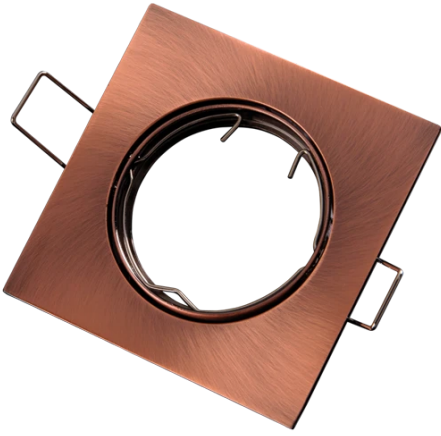

## LED line® downlight square adjustable die cast aluminium antique

Manufacturer issues a 5-year warranty for this product.

Adjustable downlight fixture - the beam of light can be turned into any direction.

Mounting hole diameter

Parameter	Value
Maximum suitable lamp power	35
IP protection rating	20
Warranty (years)	5
Colour	antique
Lamp's diameter	50
Material (housing)	DIE-CAST alu
Y-axis angle regulation	45
Type of surface suitable for installation	F
Distance from illuminated surface	0.5
Installation method	recessed

Parameter	Value
Mounting hole diameter	75 mm
For indoor and outdoor use	YES
IEC protection class	III
Full box quantity	100 pc
Length	84 mm
Width	84 mm
Height	25 mm
Product weight with packaging	157 g
Master carton weight (kg)	15,7