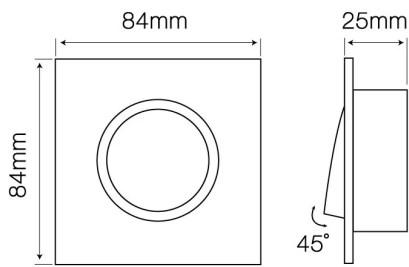

## LED line® downlight square adjustable die cast aluminium antique

Manufacturer issues a 5-year warranty for this product.

Adjustable downlight fixture - the beam of light can be turned into any direction.

Mounting hole diameter

Parameter	Value
Maximum suitable lamp power	35
IP protection rating	20
Warranty (years)	5
Colour	antique
Lamp's diameter	50
Material (housing)	DIE-CAST alu
Y-axis angle regulation	45
Type of surface suitable for installation	F
Distance from illuminated surface	0.5
Installation method	recessed

Parameter	Value
Mounting hole diameter	75 mm
For indoor and outdoor use	YES
IEC protection class	III
Full box quantity	100 pc
Length	84 mm
Width	84 mm
Height	25 mm
Product weight with packaging	157 g
Master carton weight (kg)	15,7