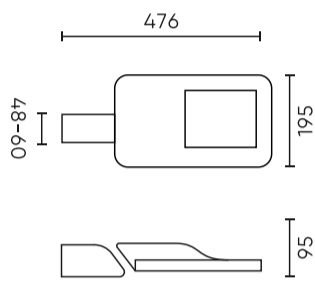

LED line PRIME

Code: 229648

EAN: 5905378229648

**Road luminaire TOLENO Icl 4000K 27W
4050lm T2M1 IP66 Gray (RAL 9007)
CRI70 PRIME**

Technical drawing