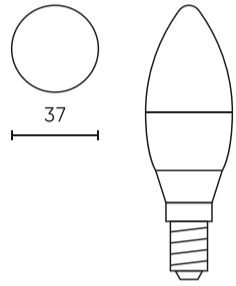

Parameter	Value
Lamp's type	C37
Beam angle	220 °
LED type	SMD2835
Compatible dimmer type	TRIAC
Power Factor	0,7
Number of on/off cycles	50000
Lamp's warm-up time to 60%	1
Ambient temperature suitable for operation	-20÷40
For indoor use	Inside
Height	111
Fixture's diameter	37 mm
Colour	White
Material	Ceramic
Material (housing)	Ceramics
Material (cover)	glass

LED line PRIME

Code: 209688

EAN: 5905378209688

**LED bulb E14 3000K 9W 1170lm 230V
220° C37 DIM Ceramic PRIME**

Technical drawing

Light distribution

Additional product photos

Logistics data

Single packaging

Width	64 mm
Height	127 mm
Length	64 mm
Weight	0,06 kg

Bulk packaging

Quantity	100
Width	270 mm
Height	255 mm
Length	500 mm
Volume	0,034 m3
Weight	7 kg

Europallet

Height	1890 mm
Quantity in layer	600
Number of layers	7
Bulk quantity	4200
Weight	294 kg