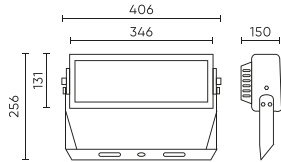

LED line PRIME

Code: 217102

EAN: 5905378217102

**Stadium luminaire ESTADIO D:S 5000K
300W 51000lm 90° IP66 PRIME CRI80**

Technical drawing