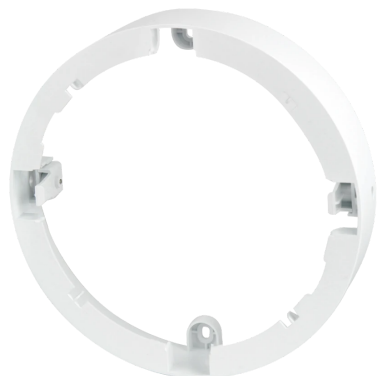

Frame for surface mounting of Downlight MOLLY 18W round

Beam angle

Parameter	Value
Warranty (years)	3
Weight	75.6 g
Colour	White
Lamp's diameter	170

Parameter	Value
Beam angle	110 °
Material (housing)	Polycarbonate
Height	43,5 mm

Single packaging

Width 175 mm
 Height 47 mm
 Length 172 mm
 Weight 0,09 kg

Bulk packaging

Number of pieces/tape in meters pack
 zb 60 szt.
 Width 540 mm
 Height of collective packaging 368 mm
 Length 510 mm
 Weight 10,6 kg
 Volume 0,101 m³