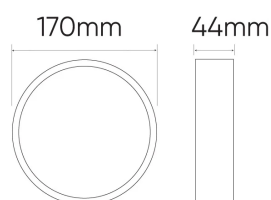

Frame for surface mounting of Downlight MOLLY 18W round

Beam angle

Parameter	Value
Warranty (years)	3
Weight	75.6 g
Colour	White
Lamp's diameter	170

Parameter	Value
Beam angle	110 °
Material (housing)	Polycarbonate
Height	43,5 mm

Single packaging

Width 175 mm
 Height 47 mm
 Length 172 mm
 Weight 0,09 kg

Bulk packaging

Number of pieces/tape in meters pack
 zb 60 szt.
 Width 540 mm
 Height of collective packaging 368 mm
 Length 510 mm
 Weight 10,6 kg
 Volume 0,101 m³

Europallet

Quantity collective euro pallet 600 szt.
 Weight of a euro pallet 106 kg
 Pallet height 1840 mm
 Quantity in 1 layer 120 szt.
 Number of layers 5