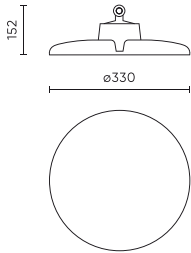

LED line PRIME

Code: 216303

EAN: 5905378216303

**Highbay luminaire PHANTOM 4000K
200W 38000lm 90° IP65 black PRIME
DALI**

Technical drawing