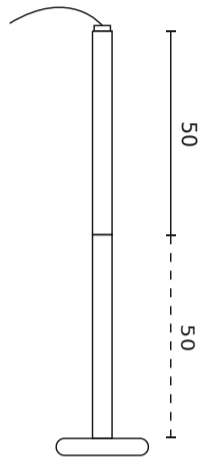

LED line LITE

Code: 210059

EAN: 5905378210059

**Downlight EASY FLEX Ceiling Mount
50-100cm white LITE**

EASY FLEX ceiling holder 50-100 cm in white is a unique solution in the field of lighting. It is distinguished by the high quality of production and use of innovative technologies. Its minimalist design perfectly combines with various interior arrangements. The product is characterized by IP20 and IK05 protection class, which ensures adequate durability and safety of use.

Technical data

Parameter	Value
Warranty	3
Height	85mm

Parameter	Value
Colour	White

LED line LITE

Code: 210059

EAN: 5905378210059

**Downlight EASY FLEX Ceiling Mount
50-100cm white LITE**

Technical drawing

Light distribution

Additional product photos

Logistics data

Single packaging

Weight	0,45 kg
--------	---------

Bulk packaging

Quantity	25
Width	450
Height	450
Length	600
Weight	12 kg

Europallet

LED line LITE

Code: 210059

EAN: 5905378210059

**Downlight EASY FLEX Ceiling Mount
50-100cm white LITE**

Example application