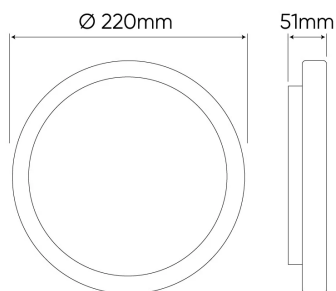

LED line PRIME Ceiling lamp ACTON 18W 2000lm 4000K IP54 round

The simplicity of installation and high performance are only selected features thanks to which the ACTON ceiling lamp can add a new dimension to the lighting of many spaces. Thanks to the separation of the glowing part of the ceiling from the base, the lamps are easy to mount on the wall and ceiling. The light efficiency of 105-111lm/W, which distinguishes the fixtures in the segment of other ceiling lamps available on the market, is also noteworthy.

Versatility and universality

The fixture gives the possibility of comfortable lighting both inside and outside buildings.

- Thanks to the power from 18 W to 24 W, it provides a wide range of lighting possibilities.
- The ACTON ceiling lamp is offered in two casing variants - round and square, allowing the choice of shape depending on individual preferences.
- The fixtures are also available in two color temperature versions 4000K (18W and 24W) and 3000K (18W).
- The ceiling lamp can be equipped with a microwave motion and dusk sensor with a 360-degree range within 8 meters, providing additional safety.

Durable and aesthetic design

Simple and quick installation and maximum durability are other features that distinguish ACTON ceilings.

- The casing and shade are made of impact-resistant polycarbonate, which allows for safe operation outdoors (IP54) and provides excellent protection against mechanical damage (IK08).
- Thanks to the well-thought-out project, the ceilings are not only durable, but also aesthetic - they are characterized by a simple and elegant design, which makes them perfectly match various styles of arrangements.
- A high color rendering index (Ra>80) ensures natural lighting, which is scattered by the milky shade, creating a pleasant visual effect.

Opt for ACTON ceilings, which will not only illuminate your spaces but also add elegance and functionality to them. Take advantage of our offer and enjoy high-quality lighting for many years.

Yellow free technology means that the housing of this product is made of high quality material which is resistant to yellowing degeneration caused by UV radiation, thanks to which the product maintains its aesthetic appearance for many years.

FLICKER FREE™ system guarantees no harmful flickering effect and ensures safety for users' eyesight.

Manufacturer issues a 5-year warranty for this product.

Beam angle

Voltage range and voltage type

Ambient temperature suitable for operation

LED type

Lifespan

Parameter	Value
Luminous efficacy	110 lm/W
Power	18 W
Colour of the light	White
Energy efficiency class 2019/2015	F
Luminous flux	2000 lm
Correlated colour temperature	4000 K

Parameter	Value
Colour	White
The lumen maintenance factor	96 %
Fixture's diameter	220
Beam angle	120 °
Material (cover)	polycarbonate
Material (housing)	Polycarbonate