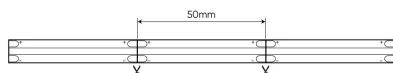

Reliable photometric files are available based on photometric tests performed at the LED line® Light Research and Measurement Centre.

Yellow free technology means that the housing of this product is made of high quality material which is resistant to yellowing degeneration caused by UV radiation, thanks to which the product maintains its esthetic appearance for many years.

The colour temperature range of the product falls within 3 steps of MacAdam formula, which ensures high consistency of the produced light.

Manufacturer issues a 5-year warranty for this product.

Voltage range and voltage type

Beam angle

Ambient temperature suitable for operation

LED type

Lifespan

LED quantity (1m)

LED quantity

Parameter	Value
Luminous efficacy	100 lm/W
Colour of the light	White
Energy efficiency class 2019/2015	F
Correlated colour temperature	2700 K
Colour consistency in McAdam ellipses	≤3
IP protection rating	20
Warranty (years)	5
Dimmable function	Yes
Survival factor	0.9
Minimum purchase quantity	30
Lifetime L70B50	50 000
Wire length	200 mm
Wattage (1m)	8 W
Luminous flux (1m)	800
Current (1m)	0,33
Supply voltage range and voltage type	24V

Parameter	Value
Laminate (thickness)	2
LED quantity (1m)	320
Cutting section	5
Type of adhesive tape	3M 300 LSE
Colour consistency in McAdam ellipses	≤3
Ambient temperature suitable for operation	-30 ÷ 45 °C
Length	30000 mm
Width	8 mm
Height	2 mm
EPREL ID	1 431 983
Date of first placement on the market	2023-03-13 03:34:50
Form of the product (EPREL)	Dotyczy 50cm taśmy
Angle for useful luminous flux (EPREL)	Sphere 360 degrees
Is the product equipped with an integrated light source? (EPREL)	No
Non-directional or directional light source (EPREL)	NDLS