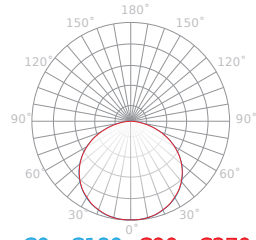

Voltage range and voltage type

LED type

LED quantity

Parameter	Value
Luminous efficacy	100 lm/W
Colour of the light	White
Energy efficiency class 2019/2015	F
Correlated colour temperature	4000 K
Colour consistency in MacAdam ellipses	≤3
IP protection rating	20
Warranty (years)	5
Dimmable function	PWM
Survival factor	0.9
Minimum purchase quantity	5
Lifetime L70B50	50 000
Wire length	200 mm
Wattage (lm)	14,4 W
Luminous flux (lm)	1440
Current (lm)	0,6
Supply voltage range and voltage type	24 VDC
Colour rendering index Ra	80
Metres per roll	5

Parameter	Value
The lumen maintenance factor	96 %
Beam angle	120 °
LED type	SMD2835
LED quantity	600
Compatible dimmer type	PWM
Laminate (colour)	White
Laminate (thickness)	2
LED quantity (lm)	120
Cutting section	5
Type of adhesive tape	3M 300 LSE
Colour consistency in MacAdam ellipses	≤3
Ambient temperature suitable for operation	-25÷45 °C
For indoor use	Inside
IEC protection class	III
Length	5000 mm
Width	10 mm
Height	1,3 mm
Energy class	A++

Luminous [cd/klm]

C0 - C180 C90 - C270

Single packaging

Width	260 mm
Height	230 mm
Length	303 mm
Weight	3,9 kg
	100

Bulk packaging

Width	100
	472 mm
Length	280
	620 mm
Weight	15,6 kg
Volume	0,08 m3

Europallet