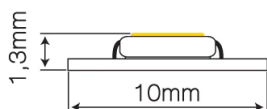

# LED line® strip 600 SMD 24V 4000K 14,4W

Manufacturer issues a 5-year warranty for this product.

Reliable photometric files are available based on photometric tests performed at the LED line® Light Research and Measurement Centre.

Voltage range and voltage type

LED type

LED quantity

Parameter	Value
Luminous efficacy	100 lm/W
Colour of the light	White
Energy efficiency class 2019/2015	F
Correlated colour temperature	4000 K
Colour consistency in MacAdam ellipses	≤3
IP protection rating	20
Warranty (years)	5
Dimmable function	PWM
Survival factor	0.9
Minimum purchase quantity	5
Lifetime L70B50	50 000
Wire length	200 mm
Wattage (lm)	14,4 W
Luminous flux (lm)	1440
Current (lm)	0,6
Supply voltage range and voltage type	24 VDC
Colour rendering index Ra	80
Metres per roll	5

Parameter	Value
The lumen maintenance factor	96 %
Beam angle	120 °
LED type	SMD2835
LED quantity	600
Compatible dimmer type	PWM
Laminate (colour)	White
Laminate (thickness)	2
LED quantity (lm)	120
Cutting section	5
Type of adhesive tape	3M 300 LSE
Colour consistency in MacAdam ellipses	≤3
Ambient temperature suitable for operation	-25÷45 °C
For indoor use	Inside
IEC protection class	III
Length	5000 mm
Width	10 mm
Height	1,3 mm
Energy class	A++

Luminous [cd/klm]

C0 - C180 C90 - C270

Single packaging

Width	260 mm
Height	230 mm
Length	303 mm
Weight	3,9 kg
	100

Bulk packaging

Width	100
	472 mm
Length	280
	620 mm
Weight	15,6 kg
Volume	0,08 m3

Europallet