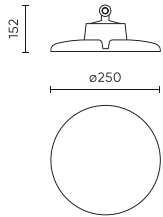

LED line PRIME

Code: 219533

EAN: 5905378219533

**Highbay luminaire PHANTOM 4000K
70W 12250lm 90° IP65 CRI80 black
PRIME 1-10V**

Technical drawing