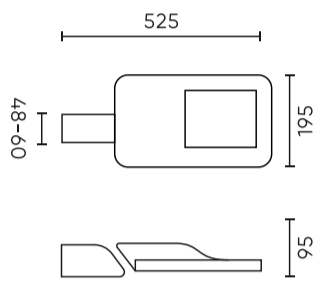

LED line PRIME

Code: 229877

EAN: 5905378229877

**Road luminaire TOLENO Icl 4000K 54W
8100lm T2M1 IP66 Gray (RAL 9007)
CRI70 PRIME**

Technical drawing