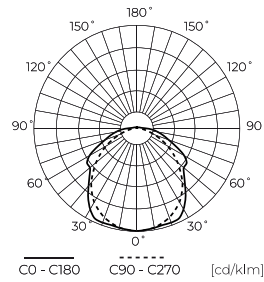

LED line PRIME

Code: 210196

EAN: 5905378210196

Hermetic luminaire RANGER 4000K 10-40W 7200lm IP66 120cm gray PRIME motion sensor MV

Technical drawing

Light distribution