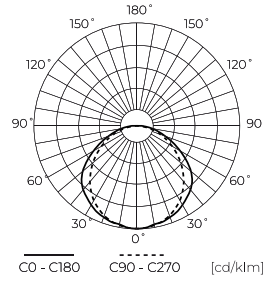

LED line PRIME

Code: 479594-DALI

EAN: 5905378221581

**LINKER hermetic fixture 4000K 40W
6000lm IP65 120cm gray PRIME DALI**

The LED LINKER 40W fixture is a solid and efficient lighting solution, offering a luminous flux of 6000 lm with a high efficiency of 150 lm/W. With an IP65 ingress protection rating and IK08 impact resistance, the product provides protection against dust and impacts, making it an ideal choice for harsh conditions. It operates in temperatures from -25 to 45°C, and its lifespan exceeds 100,000 hours, which reduces maintenance costs.

DALI version.

Product made to order - delivery within 4 days.

Technical data

Parameter	Value
Energy efficiency class 2019/2015	C
Warranty	5
Power	• 40 W
Voltage	• 220-240 V AC
Correlated colour temperature	• 4000 K
Colour of the light	White
Colour rendering index Ra	80
IP protection rating	IP65
IK protection rating	08
IEC protection class	I
Luminous efficacy	150
Luminous flux	6000
The lumen maintenance factor	96
Lifetime L70B50	100 000 h
L80B* – difference B10–B50 ≈ 1% (according to LightingEurope) – negligible	75000 h

Parameter	Value
L90B* – difference B10–B50 ≈ 1% (according to LightingEurope) – negligible	50000 h
Dimmable function	Dali
Frequency of the supply voltage	50/60Hz
Beam angle	120
LED type	SMD2841
Lifespan	100 000 h
Power Factor	0,95
Number of on/off cycles	50000
Lamp's warm-up time to 60%	1
Ambient temperature suitable for operation	-25 ÷ 45
Height	61 mm
Colour	Grey
Material (housing)	Polycarbonate
Material (cover)	Polycarbonate
DALI	• YES

LED line PRIME

Code: 479594-DALI

EAN: 5905378221581

**LINKER hermetic fixture 4000K 40W
6000lm IP65 120cm gray PRIME DALI**

Technical drawing

Light distribution

Additional product photos

Logistics data