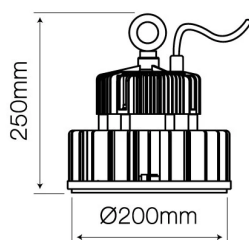

LED line® UFO T-Series 100-277V 100W 15000LM 4000K 60° DIM

LED provided by
CREE

High luminous efficacy ensured by high quality CREE branded LEDs.

MEANWELL
DRIVER

This product is equipped with a MEANWELL branded driver which ensures reliable and fault-free operation even during prolonged, continuous running.

Reliable photometric files are available based on photometric tests performed at the LED line® Light Research and Measurement Centre.

100-277 AC

Voltage range and voltage type

-40 ÷ 45 °C

Ambient temperature suitable for operation

L70B50

Lifespan

LED quantity

Manufacturer issues a 5-year warranty for this product.

FLICKER FREE™ system guarantees no harmful flickering effect and ensures safety for users' eyesight.

The power supply system used allows for smooth adjustment of light intensity using an appropriate dimmer.

Beam angle

LED type

Dimmable

Parameter	Value
Luminous efficacy	150 lm/W
Power	100 W
Colour of the light	White
Energy efficiency class 2019/2015	D
Luminous flux	15000 lm
Correlated colour temperature	4000 K
Colour consistency in McAdam ellipses	≤6
IP protection rating	65
Warranty (years)	5
Dimmable function	Yes
Survival factor	0.9
Lifetime L70B50	50 000
Supply voltage range and voltage type	100-277 AC
Frequency of the supply voltage	50/60Hz
Colour rendering index Ra	70
Colour	black
The lumen maintenance factor	96

Parameter	Value
Number of on/off cycles	50000
Colour consistency in McAdam ellipses	≤6
Ambient temperature suitable for operation	-40 ÷ 45 °C
For indoor and outdoor use	YES
IEC protection class	I
IK protection rating	08
Full box quantity	1 pc
Lamp's warm-up time to 60%	1
Height	250 mm
Product weight with packaging (g)	3150 g
Master carton weight (kg)	31,5
EPREL ID	632 058
Date of first placement on the market	2020-10-01 00:13:50
Energy class	A+
Angle for useful luminous flux (EPREL)	Narrow cone of 90 degrees
Is the product equipped with an integrated light source? (EPREL)	No