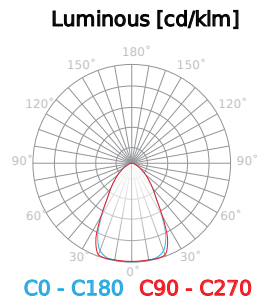

Single packaging

270
215
270
3,33
1

Bulk packaging

1

Europallet

8