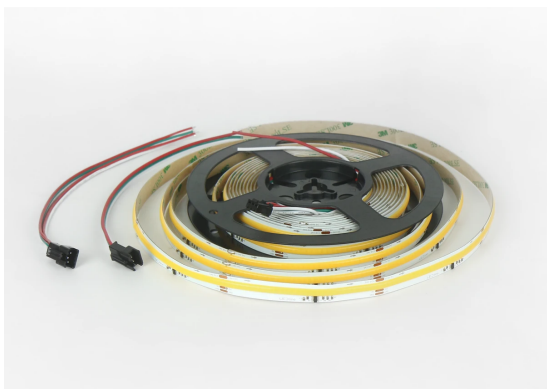

LED line PRIME Taśma LED 360 COB 24V 4000K 10W DIGITAL SPI

LED Strip line is a modern and versatile linear **light source**, used for interior lighting, furniture, lightboxes, illuminated signs, and public spaces.

Manufacturer issues a 5-year warranty for this product.

Voltage range and voltage type

LED type

LED quantity (1m)

LED line® DIGITAL strip is based on SPI protocol and WS2811 component, which enables independent control of each 3-diode section of the strip. DIGITAL strip allows to produce advanced dynamic and "floating" unique lighting effects.

Beam angle

Ambient temperature suitable for operation

Lifespan

Dimmable

Parameter	Value
Luminous efficacy	65 lm/W
Power	10 W
Colour of the light	White
Energy efficiency class 2019/2015	G
Luminous flux	650 lm
Correlated colour temperature	4000 K
Colour consistency in McAdam ellipses	≤3
IP protection rating	20
Warranty (years)	5
Dimmable function	SPI
Survival factor	0,9
Minimum purchase quantity	5
Lifetime L70B50	0
Wire length	150 mm
PCB width	10 mm
Wattage (1m)	14,4 W
Current (1m)	0,42
Supply voltage range and voltage type	24 VDC
Colour rendering index Ra	90

Parameter	Value
Metres per roll	5
The lumen maintenance factor	96 %
Beam angle	120 °
LED type	COB
Not dimmable	TAK
Laminate (colour)	White
Laminate (thickness)	2
LED quantity (1m)	60
Type of adhesive tape	3M 300 LSE
Lifespan	100000
Number of on/off cycles	50000
Colour consistency in McAdam ellipses	≤3
Ambient temperature suitable for operation	-20÷45 °C
For indoor use	Inside
IEC protection class	III
Lamp's warm-up time to 60%	1
Width	10 mm
Height	2,5 mm
Product weight with packaging	140 g