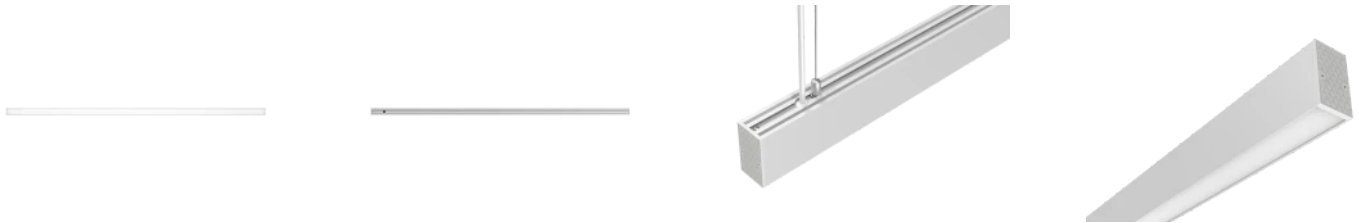

LED line PRIME

Code: 207806

EAN: 5905378207806

**Linear luminaire EXECULINE 4000K
30W 3900lm 96° IP20 120cm white
PRIME**

The EXECULINE linear fixture 30W 4000K 3900lm IP20 white 96° PRIME is an elegant and modern lighting element, characterized by a power of 30 W and a luminous flux of 3900 lm. The color temperature of the light is 4000 K, which provides pleasant, neutral lighting. Made of durable aluminum and light-diffusing material, it guarantees even lighting at an angle of 96°. The lifespan of this fixture is estimated at 50,000 hours.

Technical data

Parameter	Value
Energy efficiency class 2019/2015	D
Warranty	5
Power	• 30 W
Voltage	• 220-240 V AC
Correlated colour temperature	• 4000 K
Colour of the light	White
Colour rendering index Ra	80
IP protection rating	IP20
IEC protection class	I
Luminous efficacy	130
Luminous flux	3900
The lumen maintenance factor	96
Lifetime L70B50	50 000 h

LED line PRIME

Code: 207806

EAN: 5905378207806

**Linear luminaire EXECULINE 4000K
30W 3900lm 96° IP20 120cm white
PRIME**

Technical drawing

Light distribution

Additional product photos

Logistics data