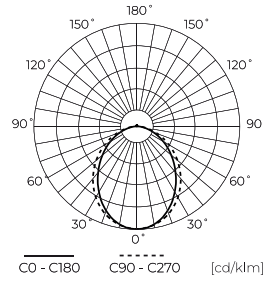

LED line PRIME

Code: 207806

EAN: 5905378207806

**Linear luminaire EXECULINE 4000K
30W 3900lm 96° IP20 120cm white
PRIME**

The EXECULINE linear fixture 30W 4000K 3900lm IP20 white 96° PRIME is an elegant and modern lighting element, characterized by a power of 30 W and a luminous flux of 3900 lm. The color temperature of the light is 4000 K, which provides pleasant, neutral lighting. Made of durable aluminum and light-diffusing material, it guarantees even lighting at an angle of 96°. The lifespan of this fixture is estimated at 50,000 hours.

Technical data

Parameter	Value
Energy efficiency class 2019/2015	D
Warranty	5
Power	• 30 W
Voltage	• 220-240 V AC
Correlated colour temperature	• 4000 K
Colour of the light	White
Colour rendering index Ra	80
IP protection rating	IP20
IEC protection class	I
Luminous efficacy	130
Luminous flux	3900
The lumen maintenance factor	96
Lifetime L70B50	50 000 h

Parameter	Value
L80B* – difference B10–B50 ≈ 1% (according to LightingEurope) – negligible	35000 h
Survival factor	0.9
Colour consistency in McAdam ellipses	≤3
Standby power	0
Mounting type	suspended
Frequency of the supply voltage	50/60Hz
Beam angle	96
Power Factor	0,9
Lamp's warm-up time to 60%	1
Ambient temperature suitable for operation	-15÷45
For indoor use	Inside
Height	60 mm

LED line PRIME

Code: 207806

EAN: 5905378207806

**Linear luminaire EXECULINE 4000K
30W 3900lm 96° IP20 120cm white
PRIME**

Technical drawing

Light distribution

Additional product photos

Logistics data