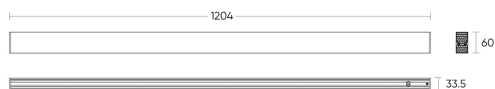

Linear luminaire EXECULINE 30W 4000K 3750lm 120 cm IP20 96° white PRIME

The EXECULINE linear luminaire is a modern luminaire with an elegant, minimalist design, ideal for use in offices, commercial and industrial spaces. With a wattage of 30W and a luminous flux of 3900 lm, it provides effective white (4000K) lighting with an efficiency of 130 lm/W.

The luminaire is 120 cm long, 3.5 cm wide and 6 cm high, making it slim and stylish. The product has a high colour rendering index of Ra80 and a luminous angle of 96°, ensuring even light dispersion. With an IP20 rating, it is designed for indoor use.

Europallet

Quantity collective euro pallet	2000 szt.
Weight of a euro pallet	2270 kg
Pallet height	1800 mm
Quantity in 1 layer	200 szt.
Number of layers	10