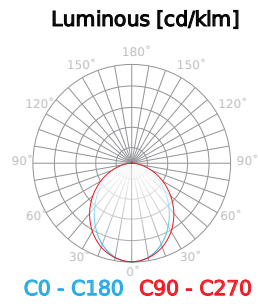

Single packaging

Width	1250 mm
Height	82 mm
Length	41 mm
Weight	1,1 kg
	1

Bulk packaging

Number of pieces/tape in meters pack zb	10 szt.
Width	1260 mm
Height of collective packaging	180 mm
Length	220 mm
Weight	11,35 kg
Volume	0,049 m³

Europallet

Quantity collective euro pallet	2000 szt.
Weight of a euro pallet	2270 kg
Pallet height	1800 mm
Quantity in 1 layer	200 szt.
Number of layers	10