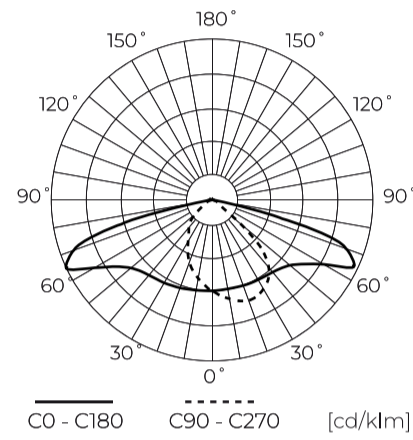

Technical data

Parameter	Value
Energy efficiency class 2019/2015	B
Warranty	5/7*
Power	• 52 W
Voltage	• 100-277 V AC
Correlated colour temperature	• 4000 K
Colour of the light	White
Colour rendering index Ra	70
IP protection rating	IP66
IK protection rating	09
IEC protection class	I
Luminous efficacy	150
Luminous flux	7800
Lifetime L70B50	100 000 h

Parameter	Value
L80B* - difference B10-B50 ≈ 1% (according to LightingEurope) - negligible	100000 h
L90B* - difference B10-B50 ≈ 1% (according to LightingEurope) - negligible	100000 h
Dimmable function	0-10
Frequency of the supply voltage	50/60Hz
Beam angle	T2M1
Power Factor	>0,95
Ambient temperature suitable for operation	-40 ÷ 45
For indoor use	Outside
Mounting hole diameter	48-60 mm
Height	95 mm
Material (housing)	Aluminium
Material (cover)	Tempered glass

LED line PRIME

Code: 229853

EAN: 5905378229853

**Road luminaire TOLENO Icl 4000K 52W
7800lm T2M1 IP66 Gray (RAL 9007)
CRI70 PRIME**

Technical drawing

Light distribution

Additional product photos

Logistics data

Single packaging

Width	555 mm
Height	130 mm
Length	235 mm
Weight	3,2 kg

Bulk packaging

Quantity	1
Width	555 mm
Height	130 mm
Length	235 mm

Europallet

Quantity	72
Height	1900 mm
Bulk quantity	72
Weight	310 kg